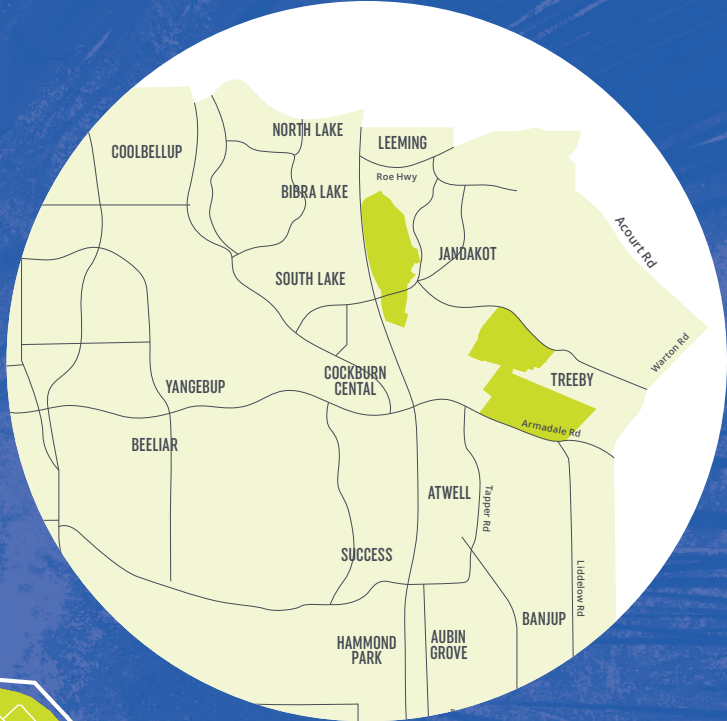

GLEN IRIS

ATCO DEPOT

TREEBY

CALLEYA

COOLBELLUP

NORTH LAKE

LEEMING

BIBRA LAKE

Roe Hwy

SOUTH LAKE

JANDAKOT

Acourt Rd

Winton Rd

YANGEBUP

COCKBURN CENTRAL

TREEBY

Armadale Rd

BELLIAR

ATWELL

Tupper Rd

SUCCESS

Liddeoon Rd

HAMMOND PARK

AUBIN GROVE

BANJUP